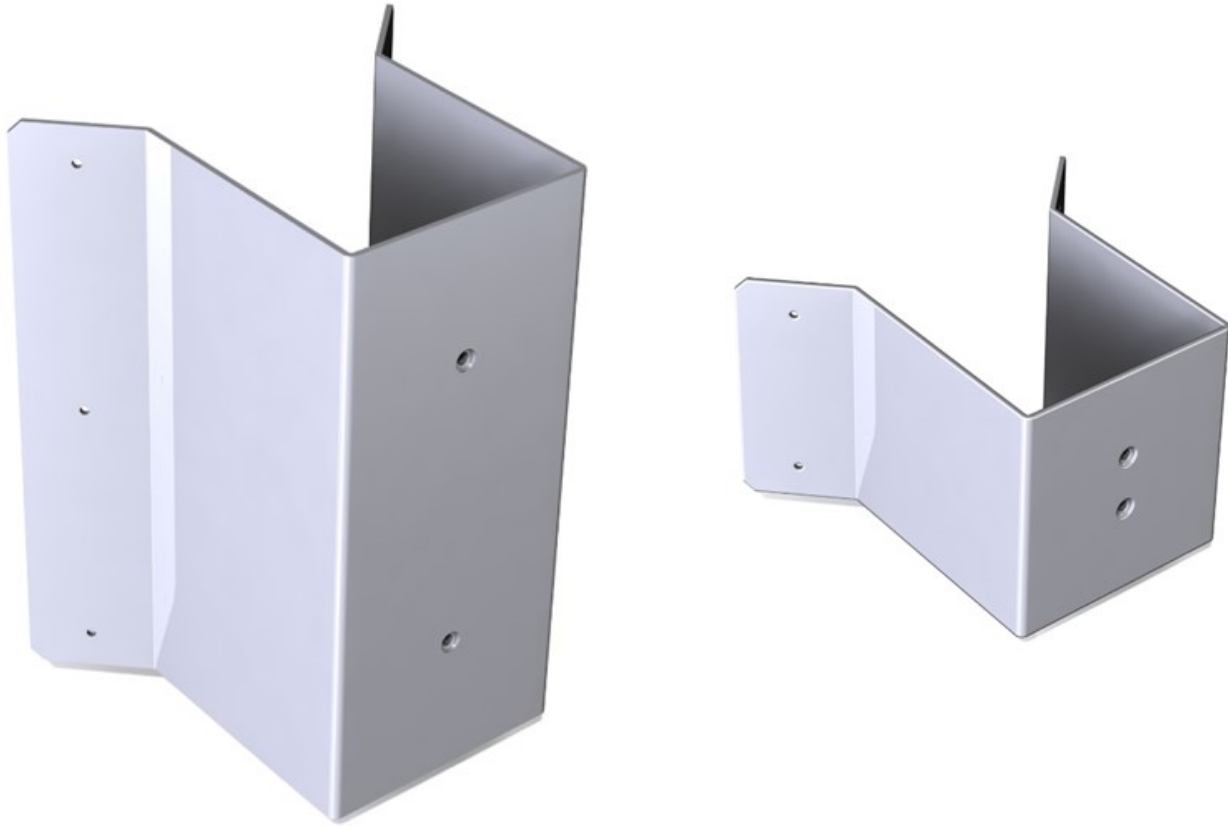

# Mounting Brackets

Mounting brackets are available for use with the entire Revader® product range, to enable the rapid and straightforward installation of units to the sides or corners of walls and fences.

The aluminium brackets are coated for protection against harsh environmental conditions.

Part No.	Description
60705	Corner Bracket for Transit models
60710	Corner Bracket for Tuu models