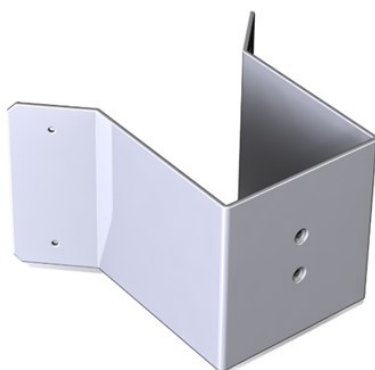

REVADER®

EASYFIT BRACKETS

Our EasyFit bracket system is suitable for use with all Revader cameras.

**Corner Bracket for Transit, Trojan
& PowerPak**

Part No. 60705

Dual Camera Corner Bracket

Part No. 60882

Corner Bracket for Aux & Tuu Cameras

Part No. 60710

Dual Camera Wall Bracket

Part No. 60891

Our **EasyFit Mounting Bracket** range has been specifically designed to support the Revader camera product range. All products featured within this range are reliable, versatile & easy to use.