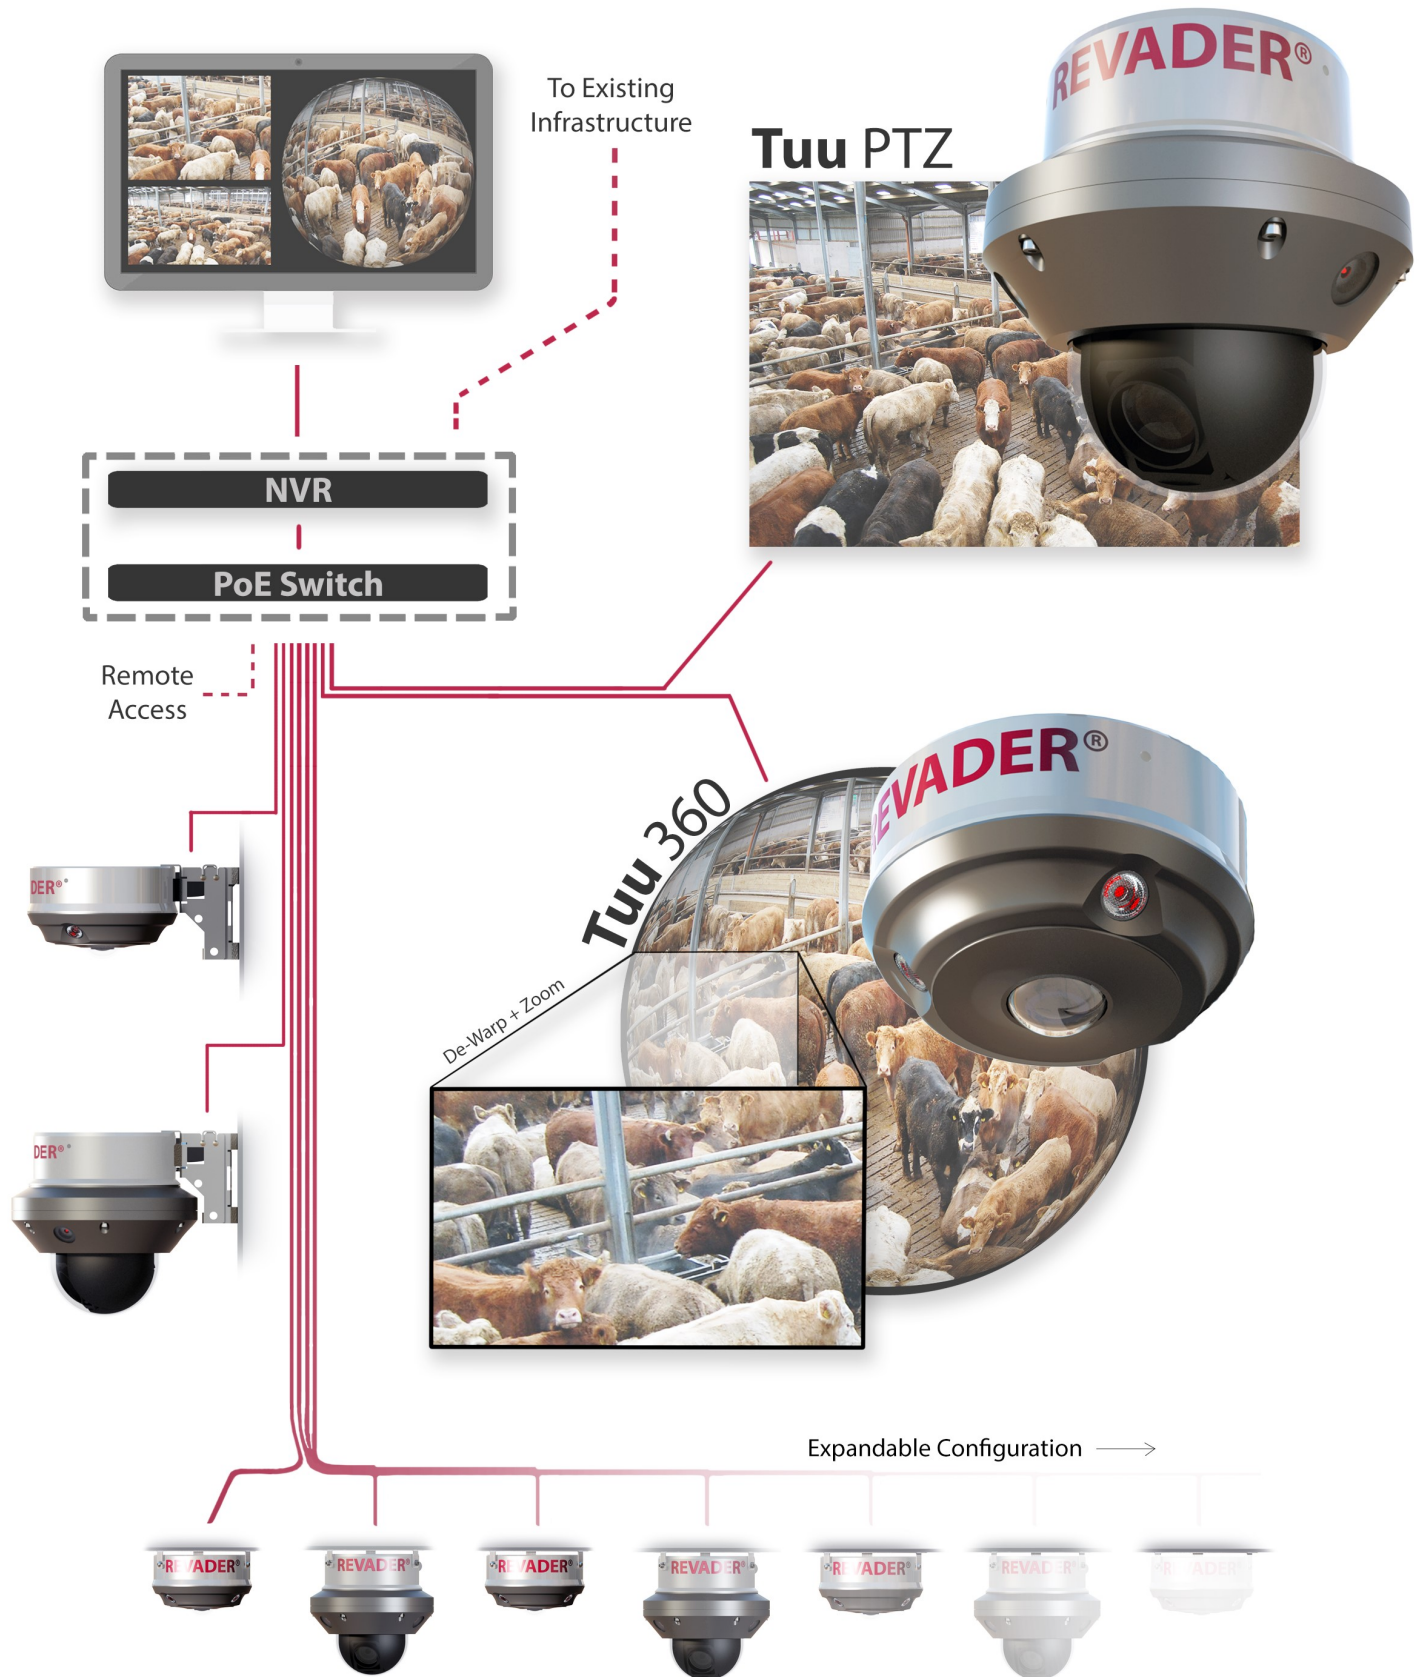

Tuu Network

Part Numbers | Tuu Server: 61290 | Tuu PTZ Camera: 61070 | Tuu 360 Camera: 61260